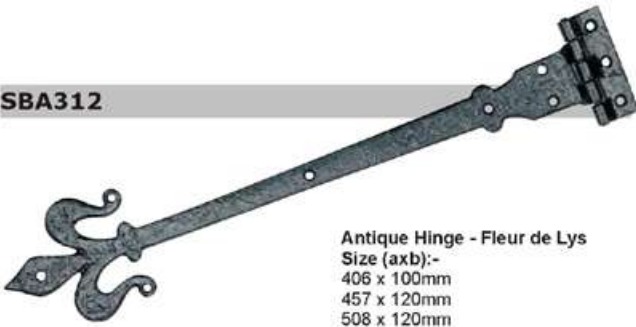

Antique Hinge - Fleur de Lys
Size (axb):-
406 x 100mm
457 x 120mm
508 x 120mm

SBA313