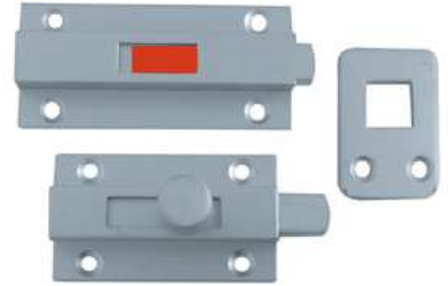

Flush Bolt - Lever Action
Code-560A
Size:-150mm
Code-560B
Size:-200mm

SA-555

Hat & Coat Hook
Size:-113mm

SA-556

Hat & Coat Hook (White)
Size:-113mm

SA-557

Hat & Coat Hook (Black)
Size:-113mm

SA-558

Coat Hook
Size:-113mm

SA-559

Cylinder Pull
Size:-75mm

SA-570

Hand Rail Bracket
Size:- 63mm, 175mm

SA-571

D-Cabinet Handle
Size:- 63mm, 175mm

SA-572 - Indicator Bolt